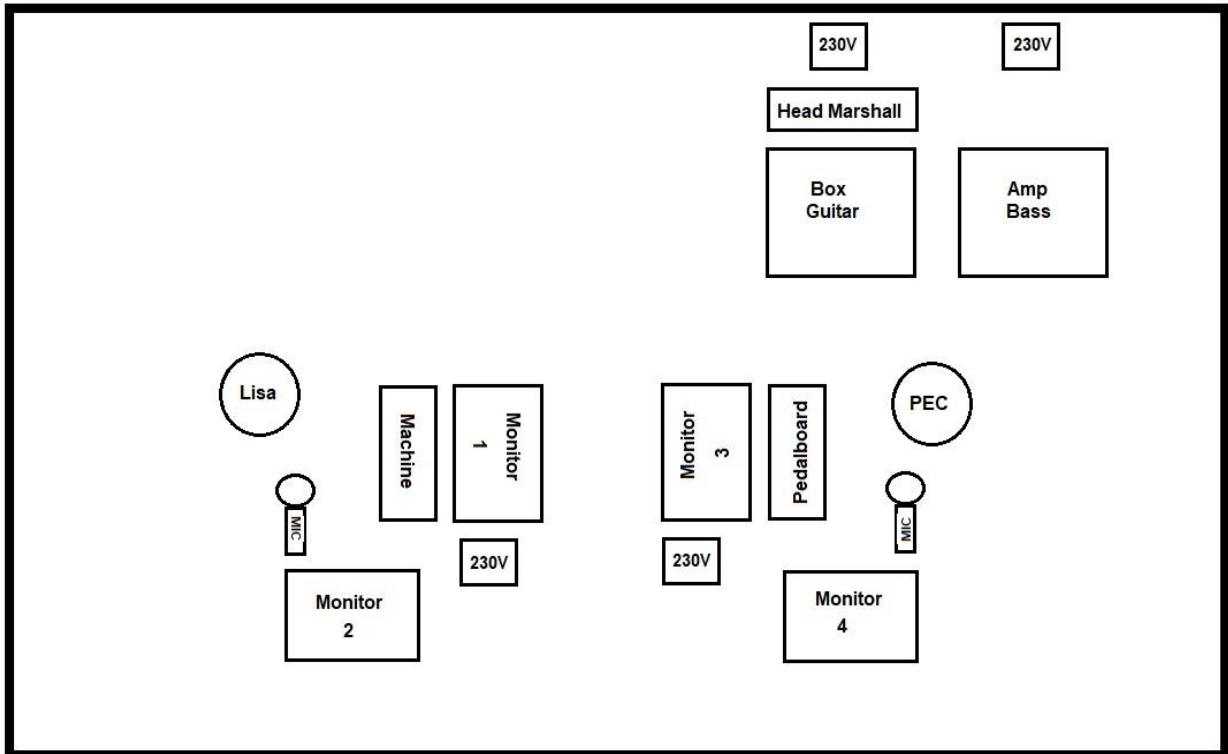

TECH RIDER dIVA

Lisa : Voice + machine

PEC : Guitare + backing voice

Stage Plan

Can you provide on stage :

1 box 4x10 Marshall or other + 2-3 bottles 5dl of water (not frozen), 2 towels and 2 stools.

Patch List

Input	Instrument	Mic	stand
1	GTR 1	e609	short
2	GTR 2	sm57	short
3	Bass Mic	M88	short
4	Bass DI	DI	
5	Voice Lisa	sm58 (own)	long
6	Voice PEC	sm58 (own)	long
7	Machine	DI	

line 7 comes out of a focursite 18i20 interface